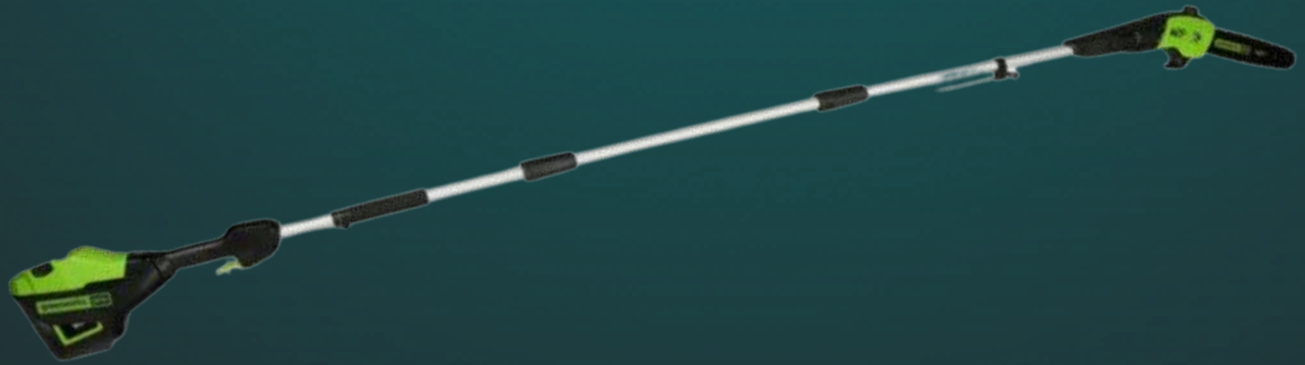

60V Pole Saw 10"

G60VPS-1400407

R4790.00 incl.

PRODUCT DESCRIPTION

Greenworks Pole Saw

OUTPUT

60V Brushless Motor

RUN TIME

Up to 120 cuts

Up to 60 minutes with a 4ah Battery

2.8m reach

BAR AND CHAIN

O-104 MLEA 318 (Oregon)

O-90PX 39E (Oregon)

*Carlton and Rocwood are available.

IDEAL FOR

Powered by innovation, not by petrol! This GREENWORKS® 60V ergonomic garden blower provides the power you need to blow through your weekend garden clean-up with ease. Features a push start engine for quick, effortless start-ups, a turbo button and a variable speed trigger with cruise control.

Life. Powered.™
by **greenworks**