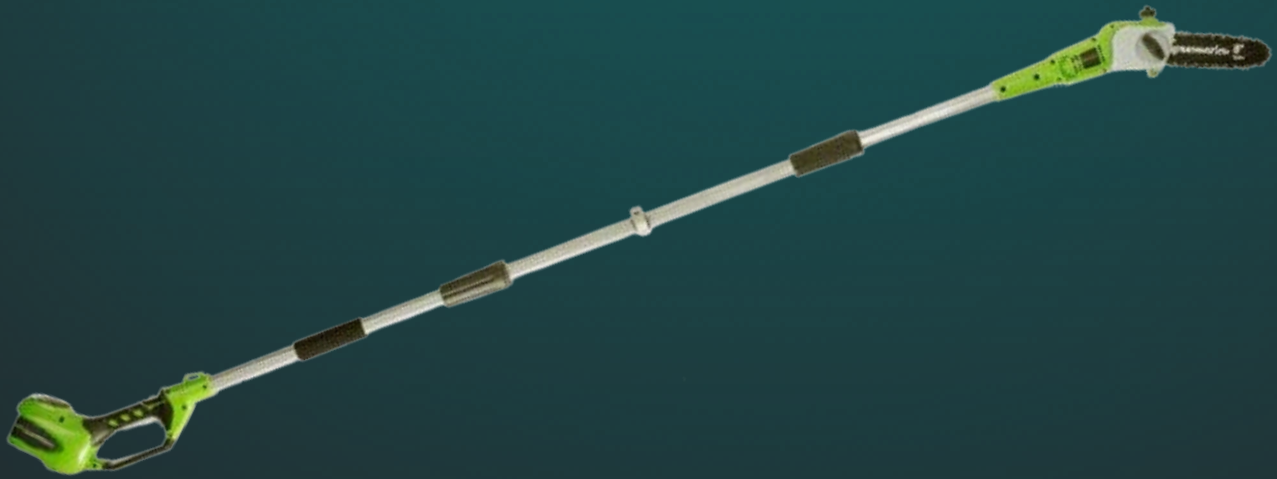

40V Pole saw (8 inch)

G40VPS-20157

R2205.00 incl.

PRODUCT DESCRIPTION

Greenworks Pole Saw

OUTPUT

40V brushed Motor

RUN TIME

Up to 60 mins with a 4Ah battery

BAR AND CHAIN

TOTAL REACH

2.4 Meters

IDEAL FOR

Tall branches and dense greenery frequently make for a delicate working environment. The GREENWORKS® 40V pole saw has a 20cm bar in addition to being lightweight, therefore allowing you to work at various heights with increased steadiness and performance. It has a detachable three-piece tool-less shaft for easy transport and storage.

Life. Powered.™
by **greenworks**